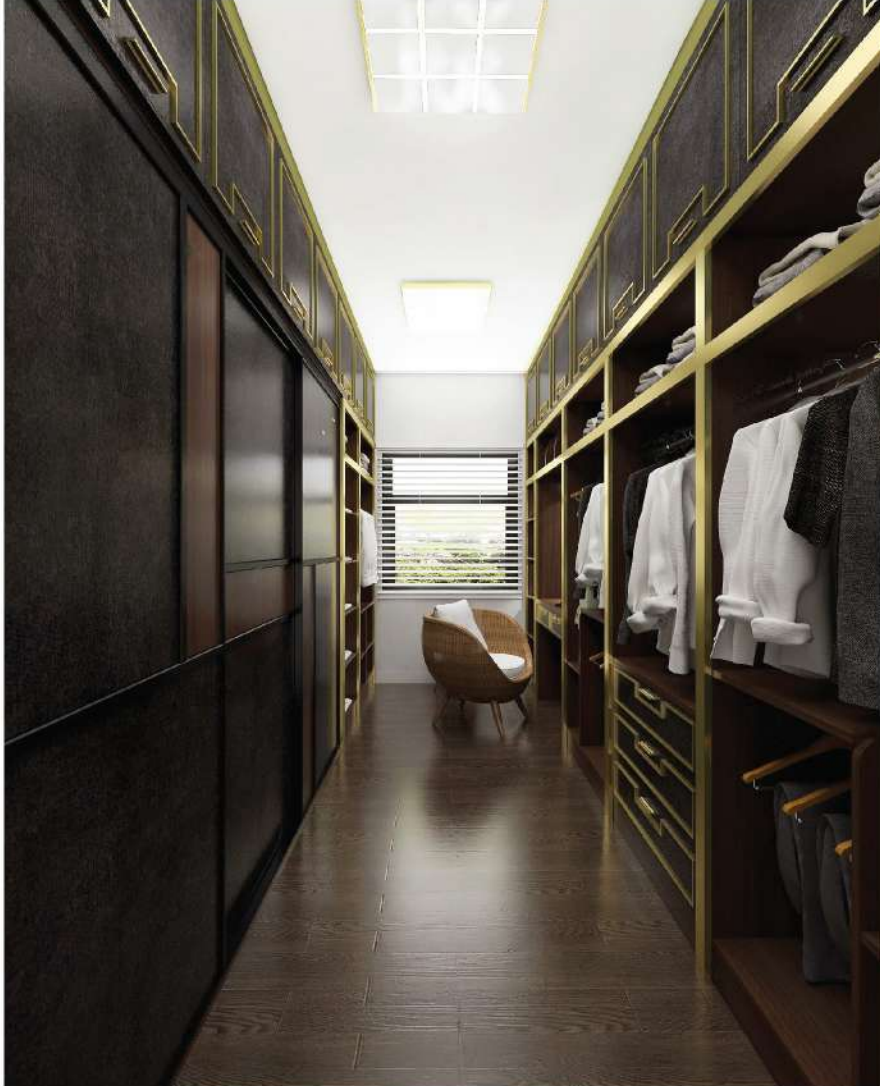

## LORD SERIES - WALKIN CLOSET

Style : Modern Luxury

Lord, its design concept comes from infinite space, is a modern and fashionable concept of luxury. The luxury series expresses the power and charm of the master in the design, not the traditional heavy exaggeration. Showing the Luxurious is not a boast, open and restrained indoor infinity space but the super-premium space is equipped with famous and exquisite top-grade hardware. So that users can see all the accessories immediately.