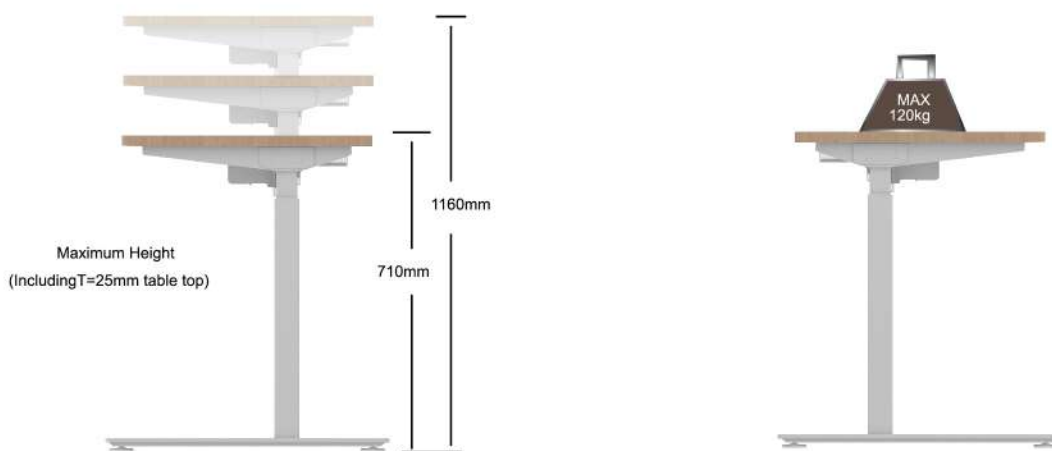

FIT SERIES

simple and changeable, FIT creates a highly efficient office environment for our customers

HEIGHT-ADJUSTABLE TABLE SERIES

Controlled Lift System

Maximum Height
(Including T=25mm table top)

1160mm

710mm

MAX
120kg

Free standing desk exploded view

Digital LED
Memory Controller

Setting Button

Height Save Button

Height Display Screen

Up Button