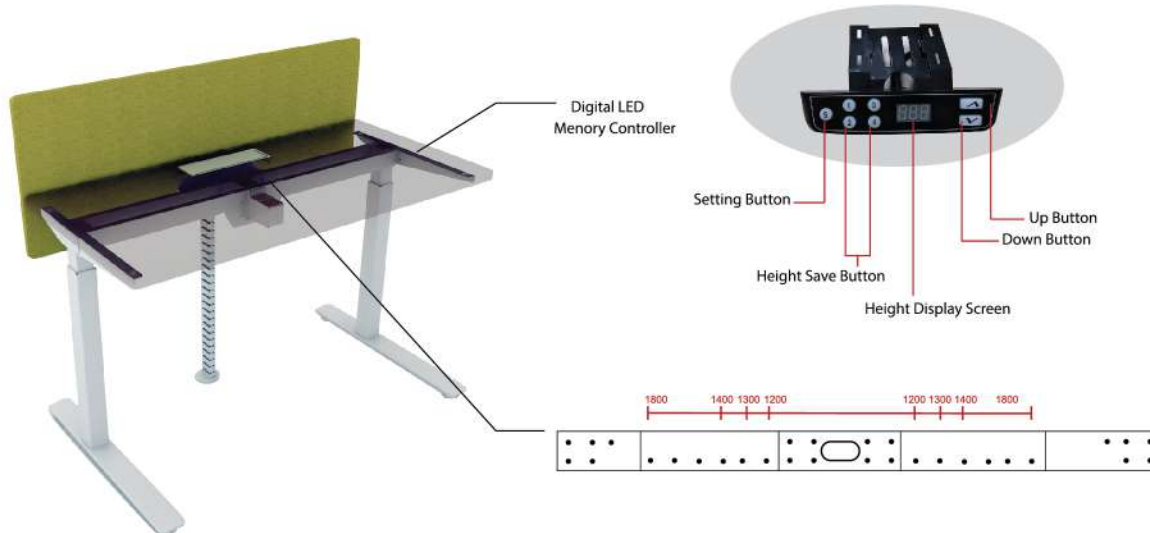

FIT SERIES

simple and changeable, FIT creates a highly efficient office environment for our customers

HEIGHT-ADJUSTABLE TABLE SERIES

Controlled Lift System

Maximum Height
(Including T=25mm table top)

1160mm

710mm

MAX
120kg

Free standing desk exploded view

Digital LED
Memory Controller

Setting Button

Height Save Button

Height Display Screen

Up Button